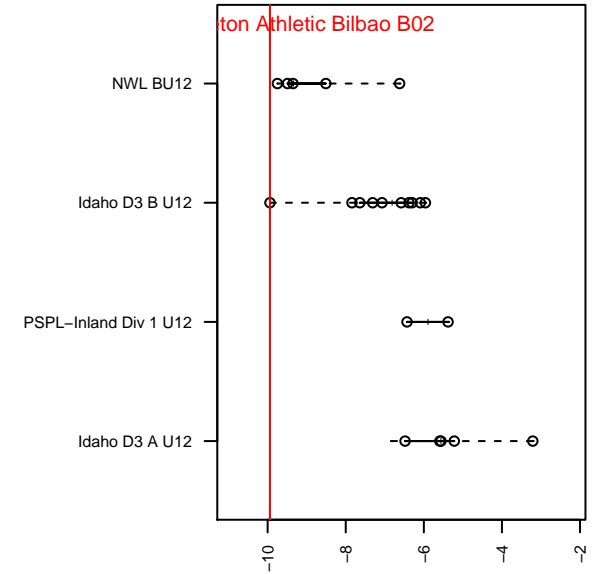

Real Middleton Athletic Bilbao B02

, ID
B02 total strength=90
attack=0.09 defense=0.08
fall league = Idaho D3 B U12

alt names used:
REAL MIDDLETON CF – ATHLETIC BILBAO

Venues played:
2014 Idaho D3 B U12

**attack and defense variance (black dot)
relative to other teams
and top 10 in region**

**attack and defense rating
relative to others at age
and all opponents in last 13 months**

Performance relative to 13 month average

Performance relative to 13 month average

date	home		away		venue	pred.home	pred.away
2014-10-25	Idaho Storm Red B02	6	Real Middleton Athletic Bilbao B02	0	2014 Idaho D3 B U12	5.68	0.46
2014-10-23	Real Middleton Athletic Bilbao B02	0	FC Boise Cardinal B02	5	2014 Idaho D3 B U12	0.89	4.36
2014-10-18	Twin Falls Rapids B02	6	Real Middleton Athletic Bilbao B02	0	2014 Idaho D3 B U12	6.66	0.42
2014-10-11	Real Middleton Athletic Bilbao B02	2	Idaho Storm White B02	3	2014 Idaho D3 B U12	0.38	5.53
2014-09-27	Real Middleton Athletic Bilbao B02	0	Idaho Inferno B02	6	2014 Idaho D3 B U12	0.38	3.89
2014-09-20	Sawtooth United B02	7	Real Middleton Athletic Bilbao B02	1	2014 Idaho D3 B U12	4.49	0.61
2014-09-13	FC Boise Royal B02	3	Real Middleton Athletic Bilbao B02	1	2014 Idaho D3 B U12	6.02	0.97
2014-09-06	FC Boise Cardinal B02	5	Real Middleton Athletic Bilbao B02	1	2014 Idaho D3 B U12	4.36	0.89