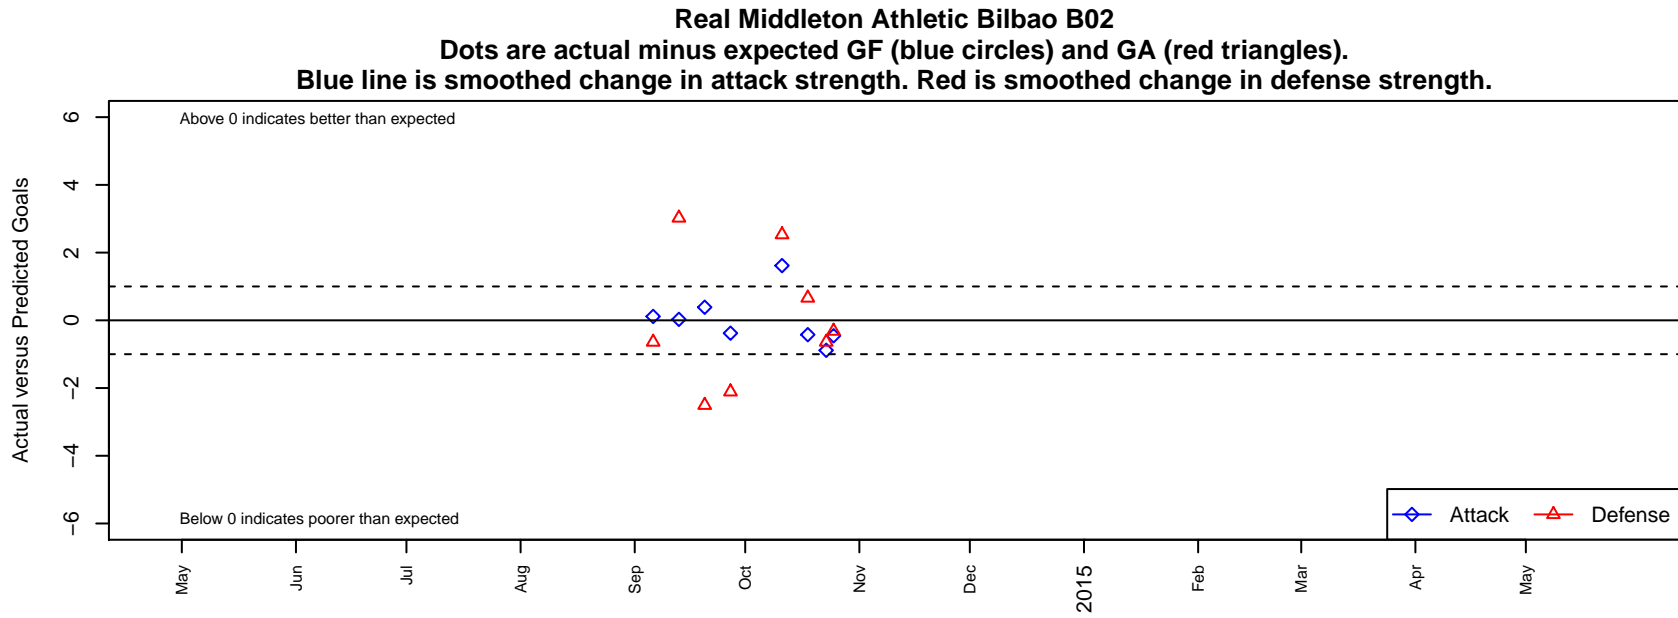

Real Middleton Athletic Bilbao B02

, ID
B02 total strength=90
attack=0.09 defense=0.08
fall league = Idaho D3 B U12

alt names used:
REAL MIDDLETON CF – ATHLETIC BILBAO

Venues played:
2014 Idaho D3 B U12

**attack and defense variance (black dot)
relative to other teams
and top 10 in region**